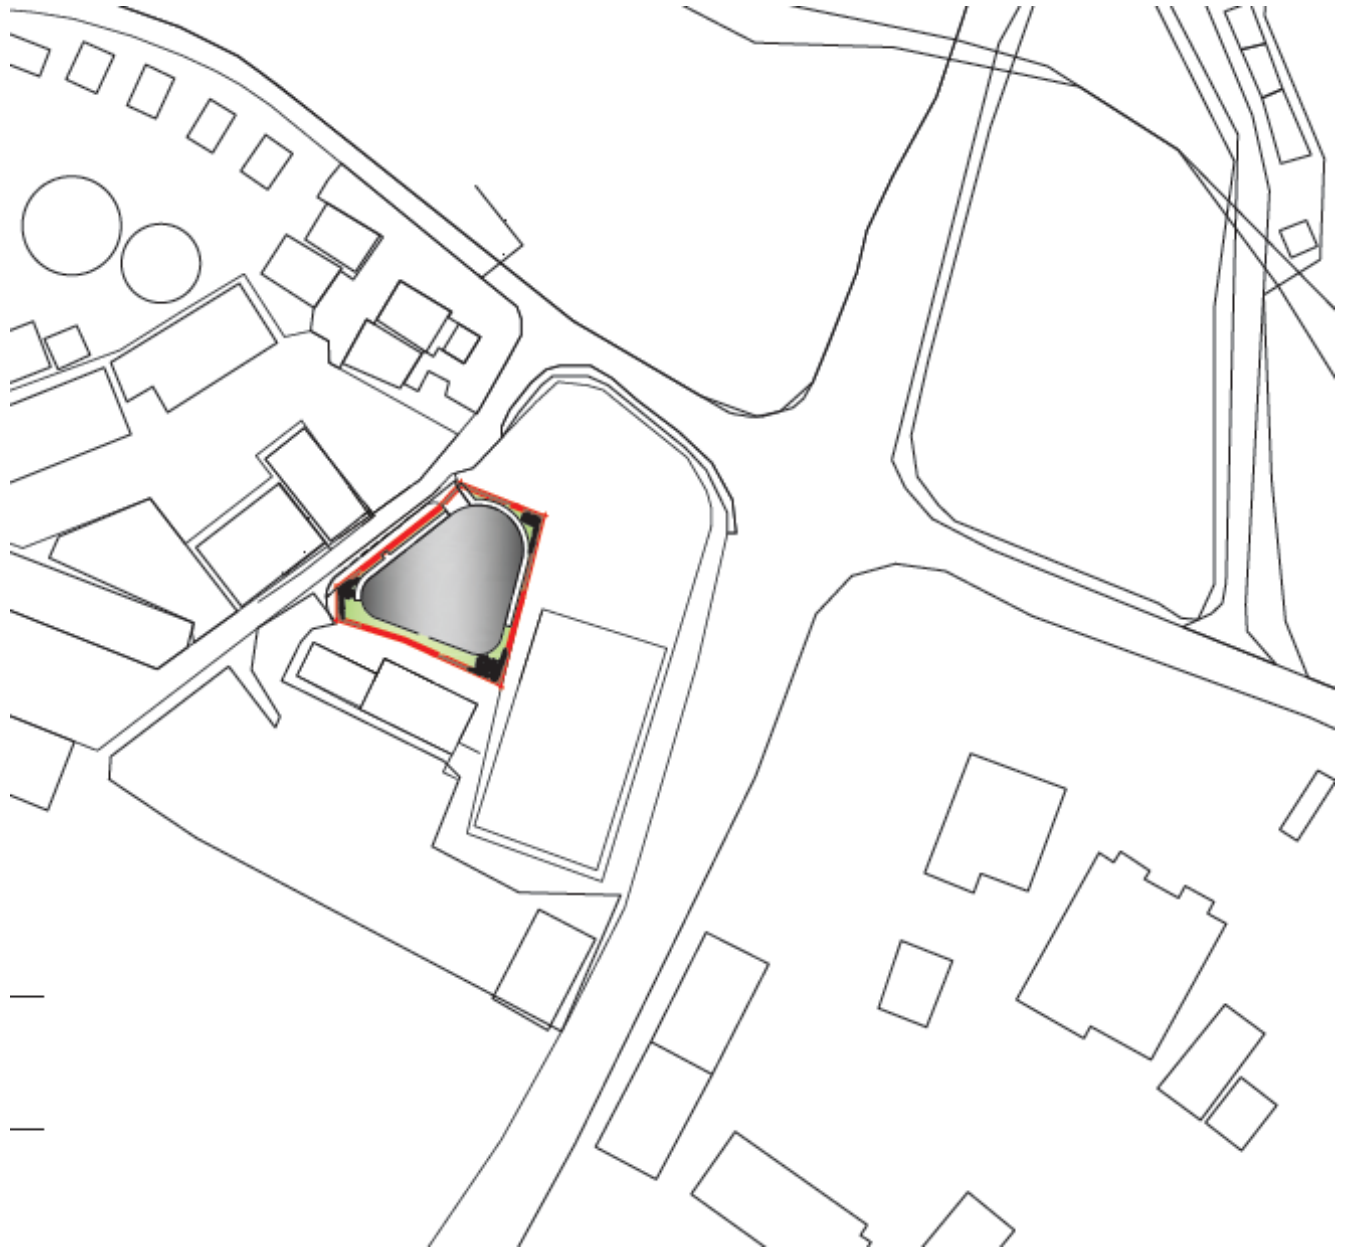

**Item 5.05**

**4/02561/15/VAR – VARIATION OF LEGAL AGREEMENT**

**SYMBIO HOUSE, WHITELEAF ROAD, HEMEL HEMPSTEAD, HP3 9PH**

Item 5.05

4/02561/15/VAR – VARIATION OF LEGAL AGREEMENT

SYMBIO HOUSE, WHITELEAF ROAD, HEMEL HEMPSTEAD, HP3 9PH